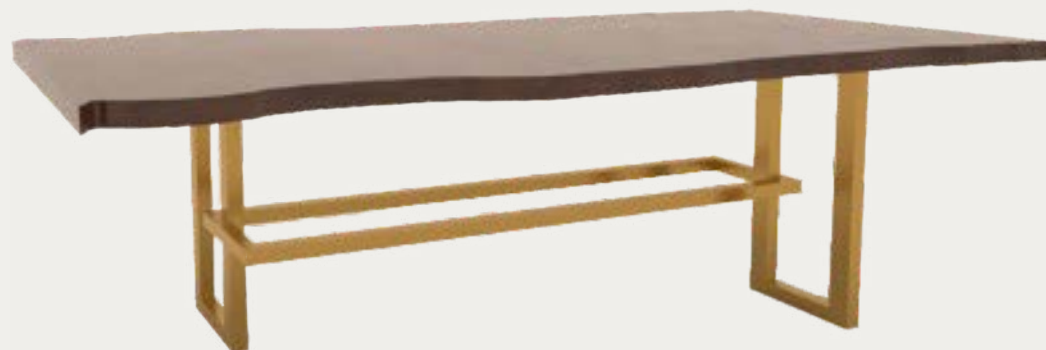

MOV05.872 – 1.290,00€
Mesa Aloquete Dourada C/
Tampo Madeira Alto Brilho
240x120cm