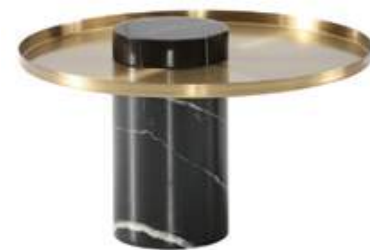

MOV09.008 – 950,00€
MesaCentroPedraMármore
Preta C/ Tampo Latão
60x36cm SKW2012